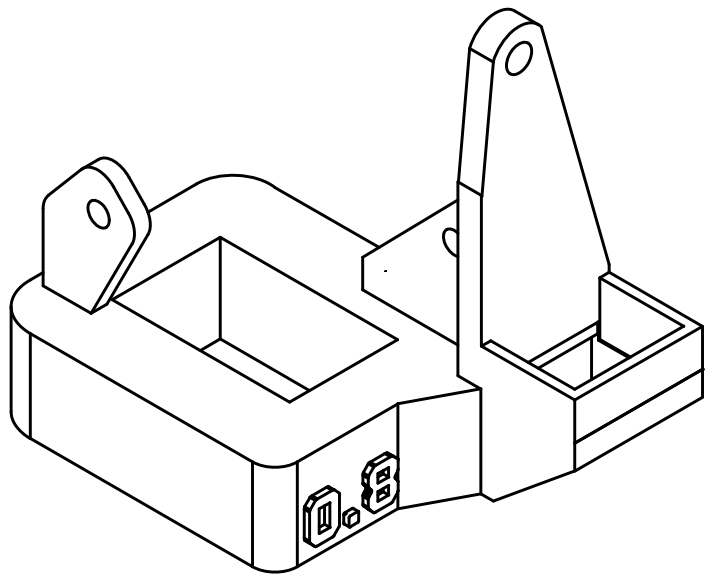

3

3

2

2

1

1

1X M3 Brass Insert [HD-MS0030]

F

E

D

DESIGNED BY: Tutley		Blower_duct_inserts		G	-
DATE: 3/9/18		Banded Tiger		F	-
SIZE <b>A4</b>				E	-
SCALE 1:1				D	-
WEIGHT (kg) N/A	DRAWING NUMBER PP-IS0069	SHEET 1/1	C	-	
			B	-	
			A	X	

F

E

D