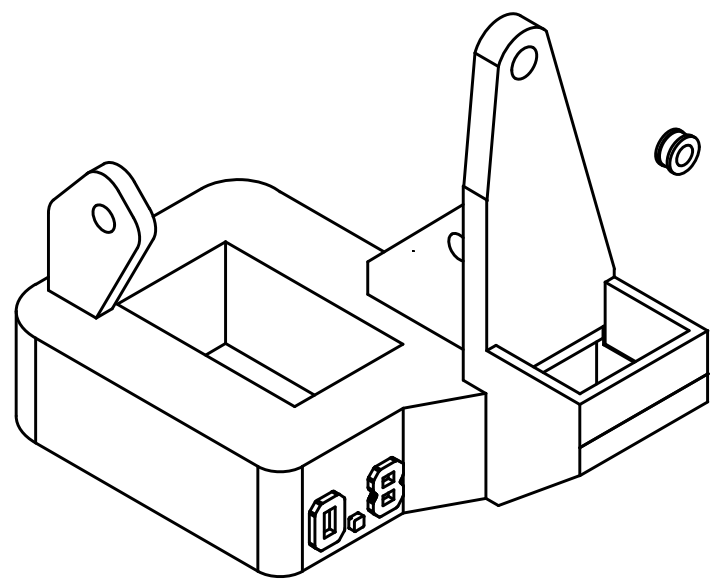

3

3

2

2

1

1

1X M3 Brass Insert [HD-MS0030]

F

E

D

DESIGNED BY: Tutley		Blower_duct_inserts		G	-
DATE: 3/9/18		Banded Tiger		F	-
SIZE <b>A4</b>				E	-
SCALE 1:1				D	-
WEIGHT (kg) N/A	DRAWING NUMBER PP-IS0069	SHEET 1/1	C	-	
			B	-	
			A	X	

F

E

D