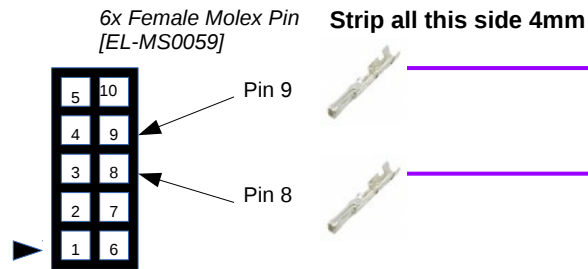

Notes: Unless otherwise specified
 Cut length +/- 3mm
 Molex strip length +/-0.5mm
 Faston connector strip length +/-0.5mm

1x Conn Housing
 10Pos .100 Dual
 [EL-MS0418]

2x [EL-WR0120] 24AWG Stranded- Purple
 Length = 200mm

2x [EL-MS0142]
 Conn Recept Faston 22-26AWG

Strip all this side 6mm

Note: populate open pin positions
 1,5,6,10 with pre-crimped blank
 pins

Rev	Date	Changes	Change By
A	1/8/19	Change qty of el-ms0142 from 4x to 2x	JW
B	1/30/19	Add strip tolerance	JW

DRAWN BY JW		DATE 09/11/18	 ALEPH OBJECTS INCORPORATED	
CHECKED BY		DATE		
EL-HR0156			TITLE CB Erase Switch Harness, Assembled	
FILE NAME EL-HR0156_CB_Erase_switch_harness.odg		SHEET 1	REV. B	

AO P/n	qty	unit	Supplier	supplier P/n
EL-MS0418	1	pce	digikey	22552101
EL-MS0059	6	pce	tti	16-02-0086
EL-MS0142	2	pce	tti	7-520365-2
EL-WR0120	400	mm	allcable	HU156924 7VT