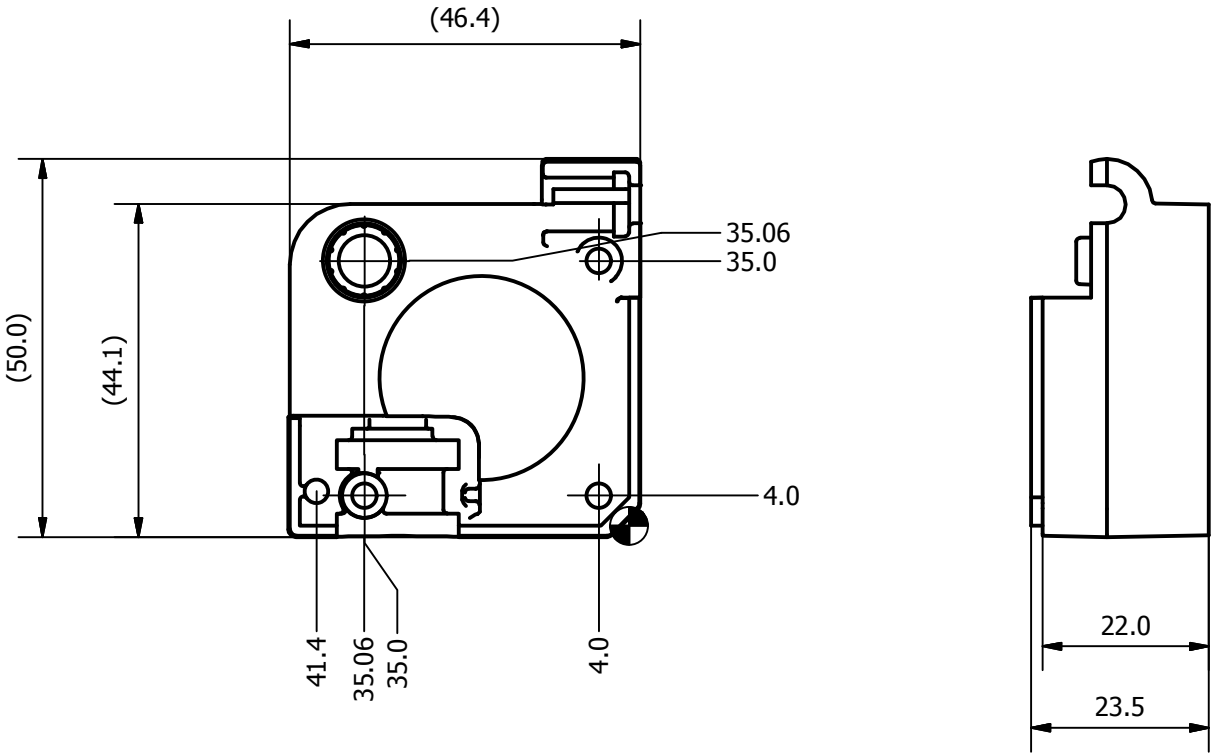

REVISION HISTORY			
REV	DESCRIPTION	DATE	APPROVED
1	First Release	08/02/18	RY

Copyright (C) E3D-Online Ltd (e3d-online.com)

THIRD ANGLE PROJECTION
 ALL DIMENSIONS IN MM
 SCALE: 1:1
 SURFACE FINISH: UNFINISHED UNLESS STATED
 MATERIAL: DELRIN
 TOLERANCES UNLESS OTHERWISE STATED:
 X ±0.2
 X.X ±0.1
 X.XX ±0.05

Designed by RY	Checked by RY	Approved by RY	Date 08/02/2018	Date 08/02/2018	
			Titan Body Left Handed		
			TITAN-BODY-LH	Edition 1	Sheet 1 / 1