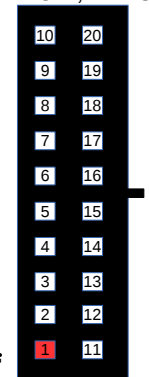

Notes: Unless otherwise specified
 Cut length +/- 3mm
 Molex strip length +/-0.5mm

[EL-WR0157] SELF-WRAPPING BRAIDED
 SLEEVING - 1/4" - BLACK - 90mm

12x [EL-WR0105] 24AWG Stranded- Black
 Length = 110mm

Strip all this side 3mm

Strip all this side 3mm

13x [EL-MS0479]
 Female 3.0 Molex Pin

1x [PC-CN0099]
 Molex-CONN RECEPT 20POS
 3MM DUAL ROW, BLACK

13x [EL-MS0479]
 Female 3.0 Molex Pin

1x [PC-CN0099]
 Molex-CONN RECEPT 20POS
 3MM DUAL ROW, BLACK