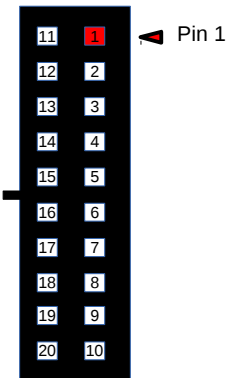

Notes: Unless otherwise specified
 Cut length +/- 3mm
 Molex strip length +/-0.5mm

[EL-WR0157] SELF-WRAPPING BRAIDED
 SLEEVING - 1/4" - BLACK - 90mm

12x [EL-WR0105] 24AWG Stranded- Black
 Length = 110mm

Strip all this side 3mm

Strip all this side 3mm

13x [EL-MS0479]
 Female 3.0 Molex Pin

1x [PC-CN0099]
 Molex-CONN RECEPT 20POS
 3MM DUAL ROW, BLACK

13x [EL-MS0479]
 Female 3.0 Molex Pin

1x [PC-CN0099]
 Molex-CONN RECEPT 20POS
 3MM DUAL ROW, BLACK

1x [EL-WR0107] 24AWG Stranded- White
 Length = 110mm

Rev	Date	Changes	Change By
A	1/30/19	Add stip tolerance	JW

DRAWN BY JW		DATE 04/04/18	 ALEPH OBJECTS INCORPORATED		
CHECKED BY		DATE			
EL-HR0145			FILE NAME EL-HR0145_E1_extension_harness.odg	SHEET 1	REV. A