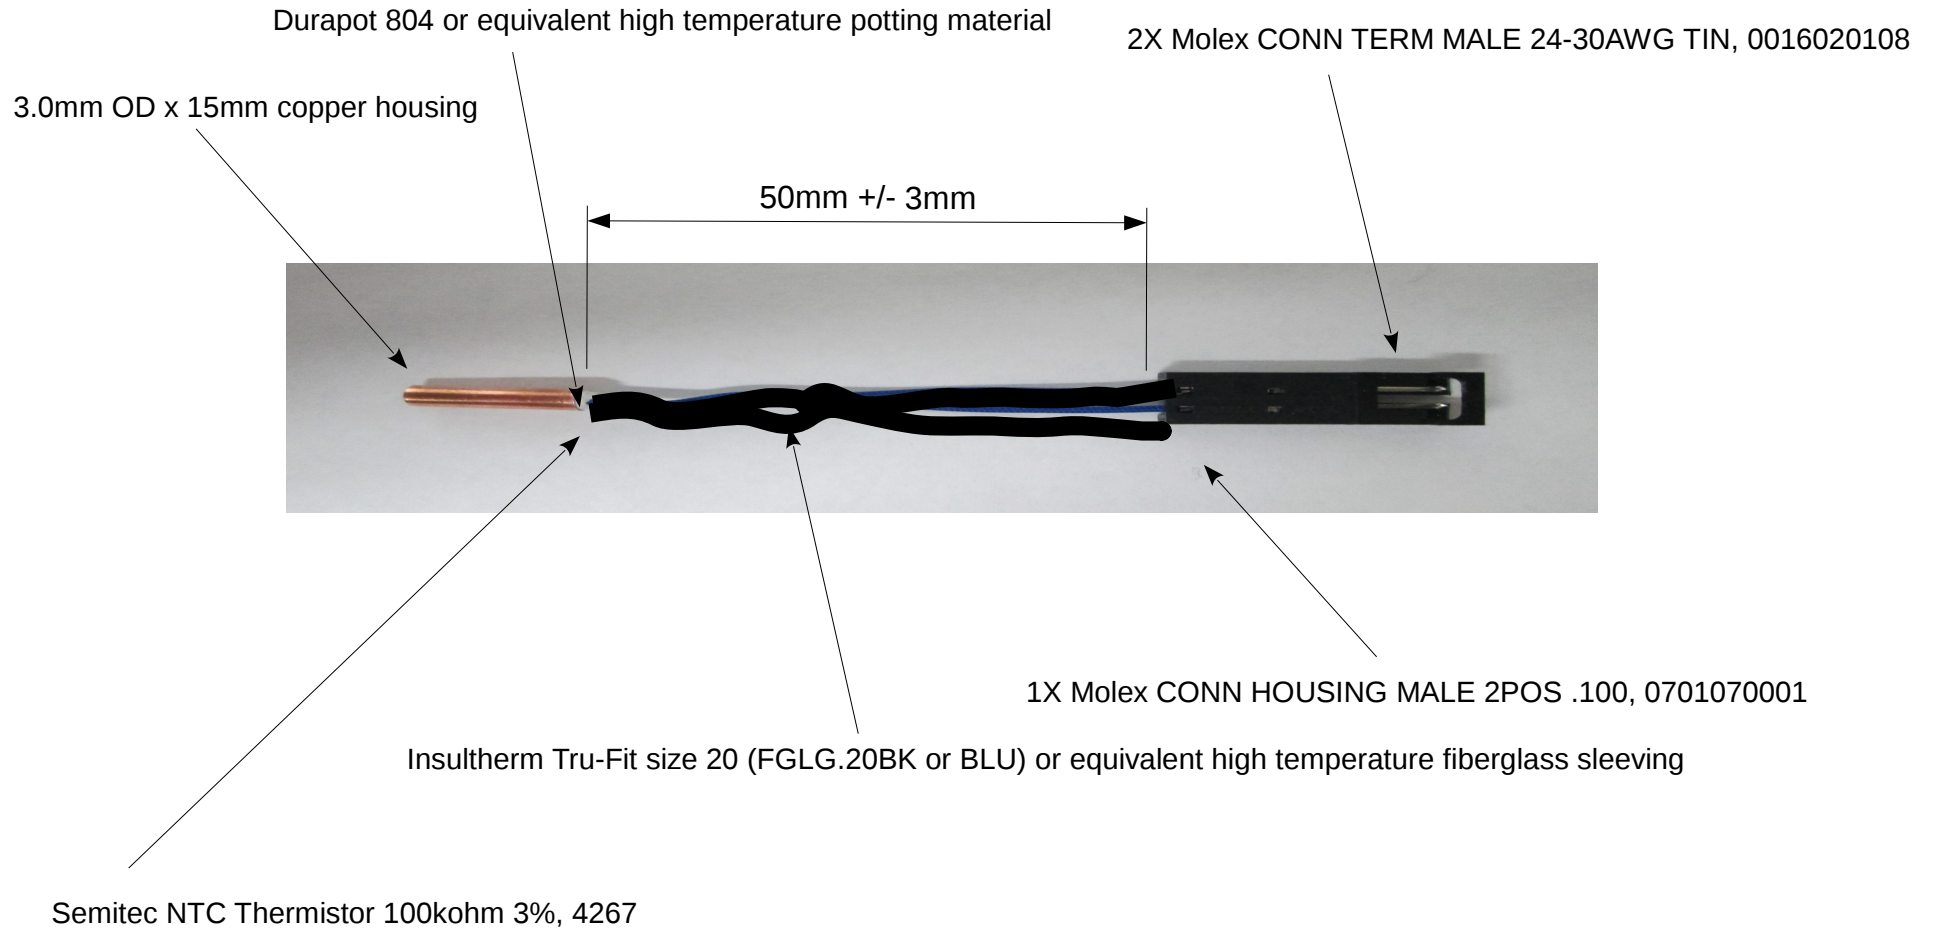

Notes: Unless otherwise specified
 Cut length +/- 3mm
 Molex strip length +/-0.5mm

Rev	Date	Changes	Change by
A	10/18/2016	Length dim. changed to 50mm	BAM
B	1/30/19	Add strip tolerance	JW

DRAWN BY bam		DATE 4/15/2016	 
CHECKED BY MIC		DATE 12/7/2016	
TITLE Cartridge style thermistor, molex			
EL-TH0012			SHEET 1
			REV. B