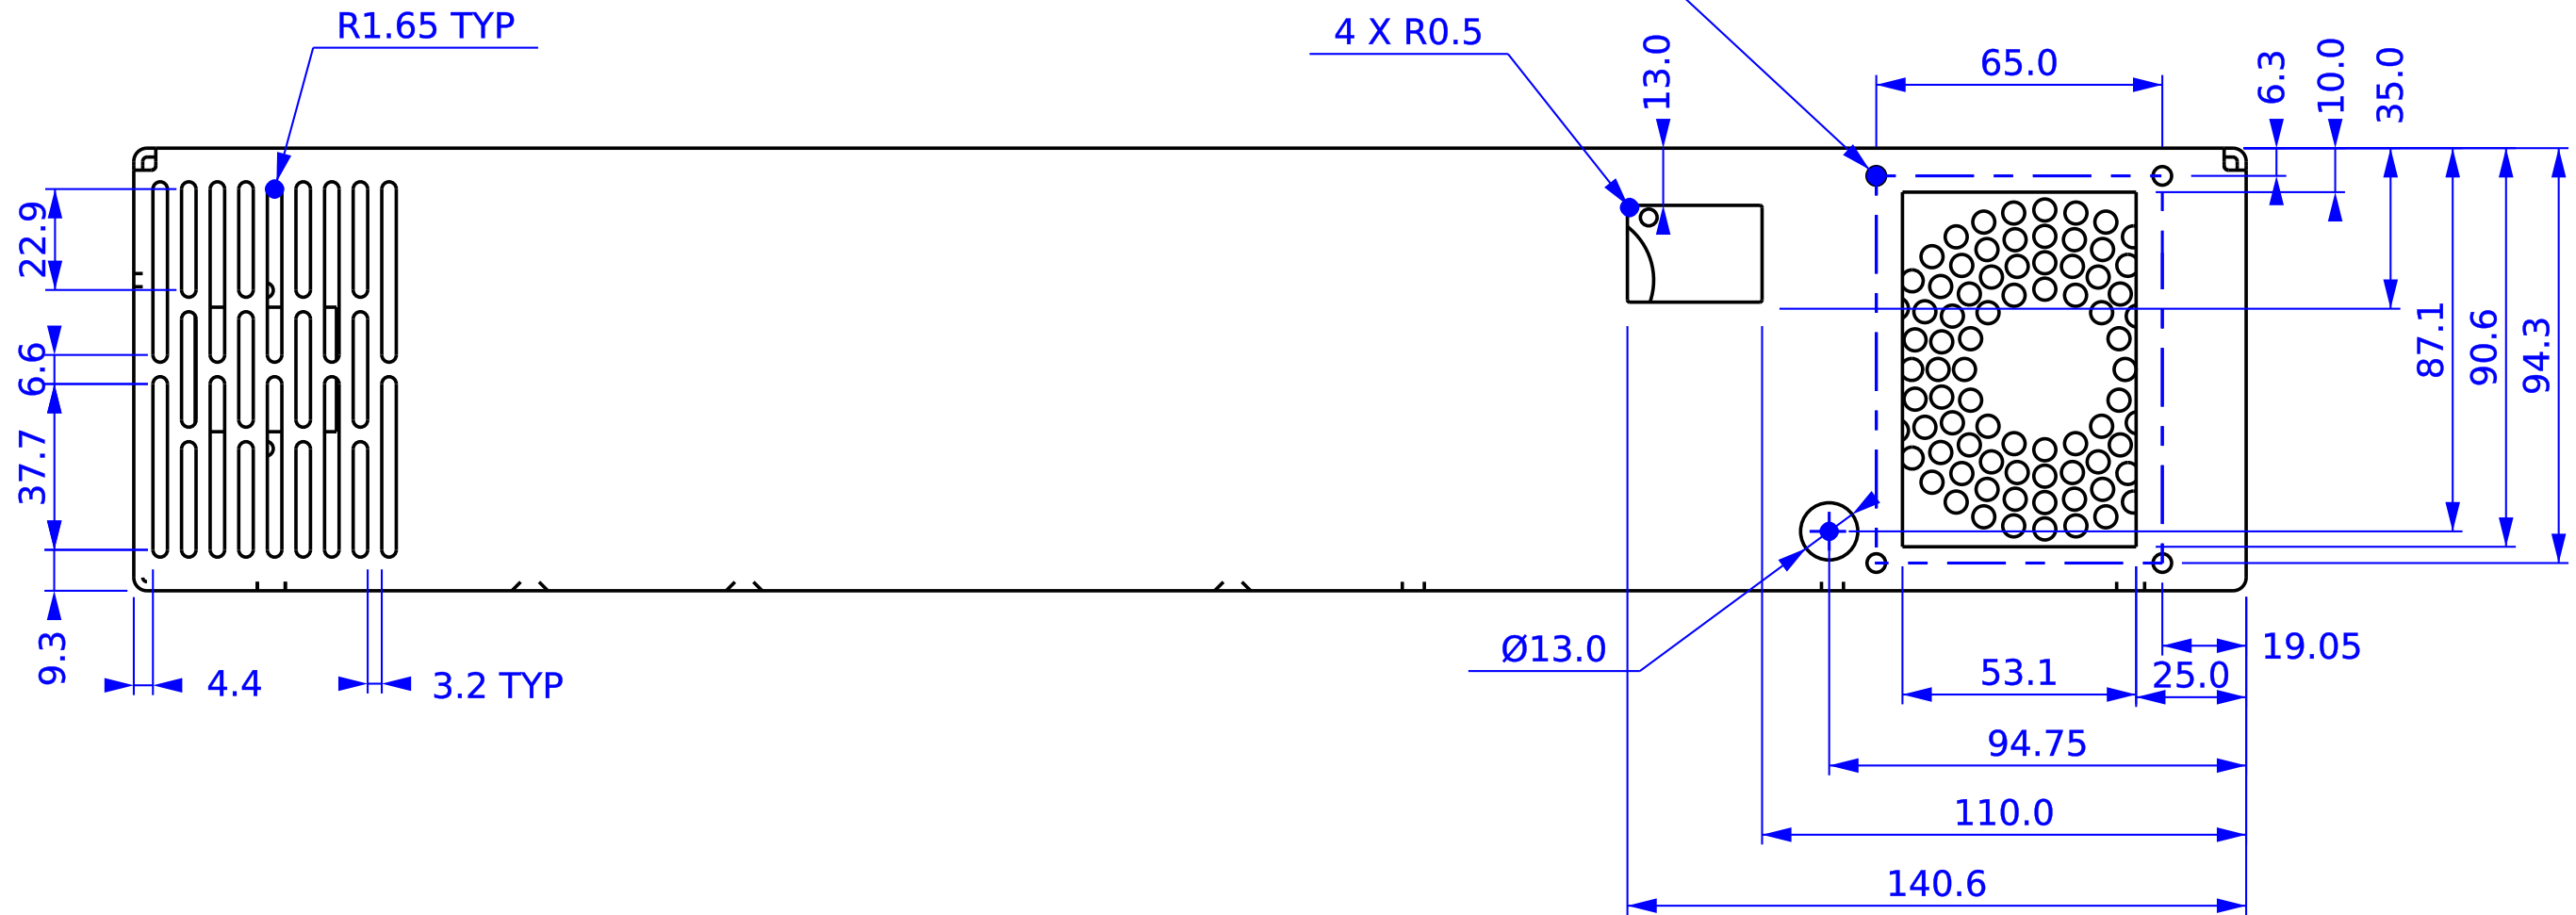

4 X TSO-M25-1400Z1 BLIND INSERTS  
INSTALL STANDOFF TOWARD INSIDE

TITLE			
<b>ELECTRONICS CHASSIS V0.4</b>			
SIZE	DWG NO.	REV.	
A	PP-MP-0110	IR	
SCALE	DO NOT SCALE DRAWING	SHEET	3 of 6
Scale			