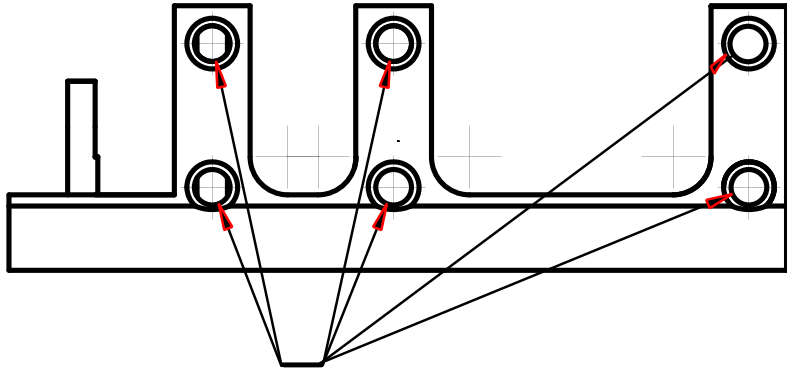

3

3

6X M3 Brass Inserts [HD-MS0030]

2