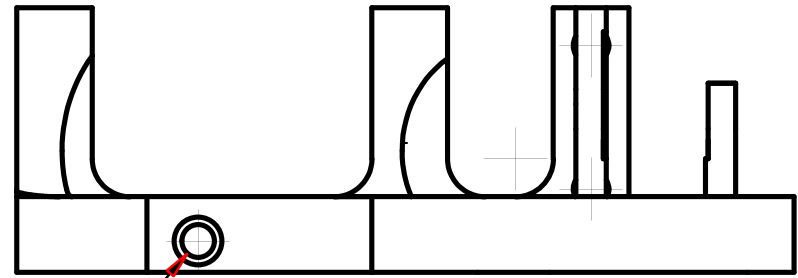

2

1X M3 Brass Insert [HD-MS0030]

1

F E D C B A

DESIGNED BY: Tutley		Z_upper_right_inserts		G	-
DATE: 4/23/18		Hibiscus		F	-
SIZE A4				E	-
				D	-
SCALE 1:1	WEIGHT (kg) N/A	DRAWING NUMBER PP-IS0048	SHEET 1/1	C	-
				B	-
				A	X

1