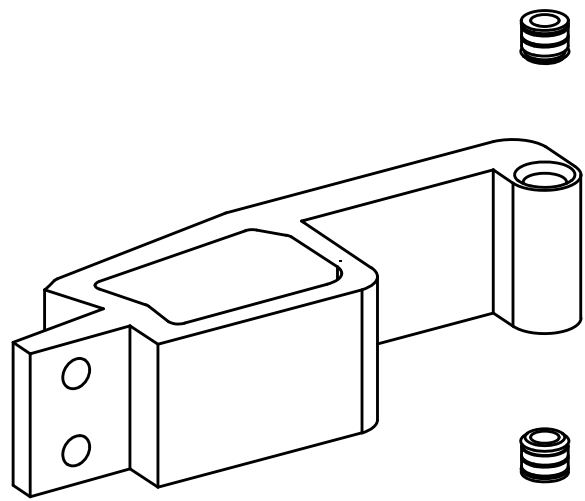

2

1

4

3

2

1

1X M5 Brass Insert [HD-MS0158]

1X M5 Brass Insert [HD-MS0158]

DESIGNED BY: Tutley		Spool_mount_a_inserts		G	-
DATE: 2/13/18		Hibiscus		F	-
SIZE A4				E	-
SCALE 3:4				D	-
WEIGHT (kg) N/A	DRAWING NUMBER PP-IS0044	SHEET 1/1	C	-	
			B	-	
			A	X	

F

E

D