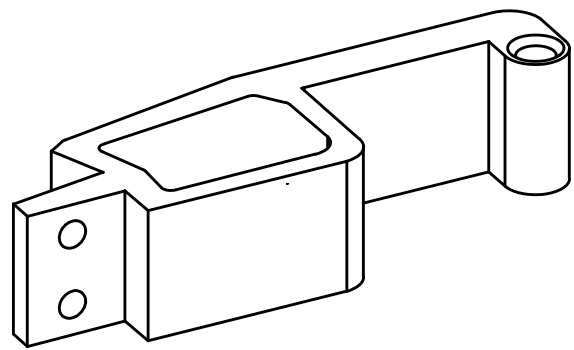

2

1

4

3

2

1

1X M5 Brass Insert [HD-MS0158]

1X M5 Brass Insert [HD-MS0158]

DESIGNED BY: Tutley		Spool_mount_a_inserts		G	-
DATE: 2/13/18		Hibiscus		F	-
SIZE A4				E	-
SCALE 3:4				D	-
WEIGHT (kg) N/A	DRAWING NUMBER PP-IS0044	SHEET 1/1	C	-	
			B	-	
			A	X	

F

E

D