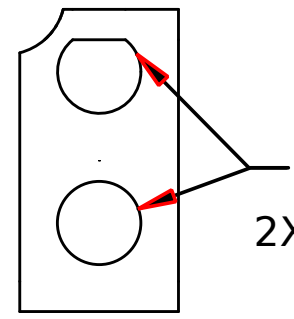

3

3

2

2

1

1

2X M3 Brass Inserts [HD-MS0030]

DESIGNED BY: Tutley		LCD_top_cable_bracket_inserts		G	-
DATE: 3/16/18		Hibiscus		F	-
SIZE <b>A4</b>				E	-
				D	-
SCALE 2:1		DRAWING NUMBER PP-IS0054		C	-
WEIGHT (kg) N/A		SHEET 1/1		B	-
				A	X