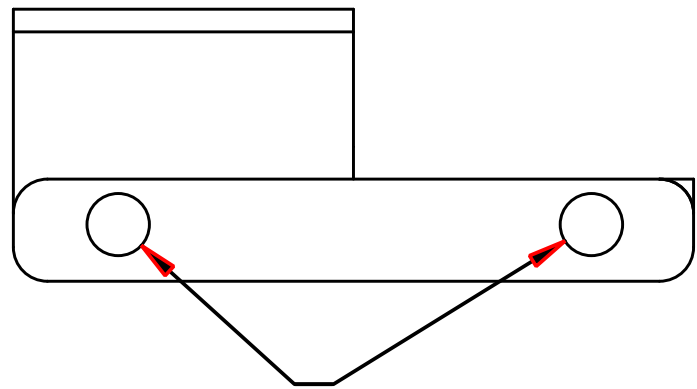

3

3

2

2

1

1

2X M3 Brass Inserts [HD-MS0030]

DESIGNED BY: Tutley		LCD_side_cable_bracket_inserts		G	-
DATE: 3/16/18		Hibiscus		F	-
SIZE A4				E	-
				D	-
SCALE 3:2		WEIGHT (kg) N/A		C	-
		DRAWING NUMBER PP-IS0055		B	-
		SHEET 1/1		A	X