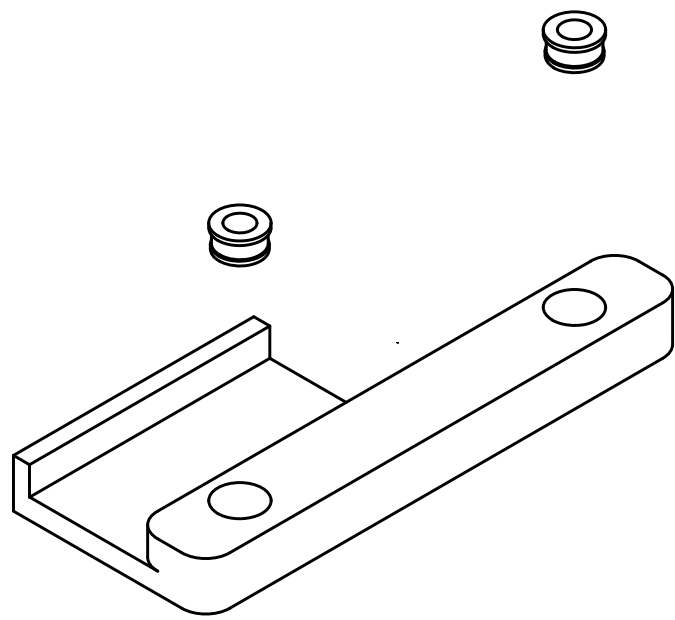

3

3

2

2

1

1

2X M3 Brass Inserts [HD-MS0030]

DESIGNED BY: Tutley		LCD_side_cable_bracket_inserts		G	-
DATE: 3/16/18		Hibiscus		F	-
SIZE A4				E	-
				D	-
SCALE 3:2		WEIGHT (kg) N/A		C	-
		DRAWING NUMBER PP-IS0055		B	-
		SHEET 1/1		A	X