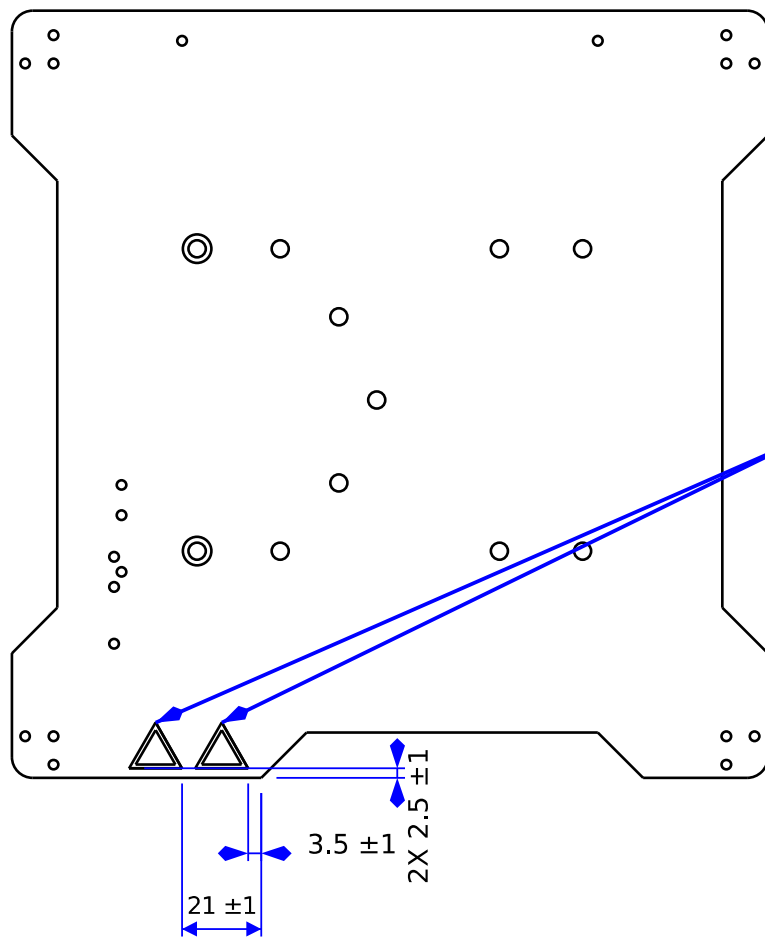

|                      |           |                      |              |
|----------------------|-----------|----------------------|--------------|
| TITLE                |           |                      |              |
| Bed Mount Plate Mini |           |                      |              |
| SIZE                 | DWG NO.   | REV.                 |              |
| A                    | PP-FP0138 | I                    |              |
| SCALE                | N/A       | DO NOT SCALE DRAWING | SHEET 2 of 3 |

Silk screen graphics location  
Bed\_Plate\_Safety\_Symbols.svg

|                      |           |                      |              |
|----------------------|-----------|----------------------|--------------|
| TITLE                |           |                      |              |
| Bed Mount Plate Mini |           |                      |              |
| SIZE                 | DWG NO.   | REV.                 |              |
| A                    | PP-FP0138 | I                    |              |
| SCALE                | N/A       | DO NOT SCALE DRAWING | SHEET 3 of 3 |