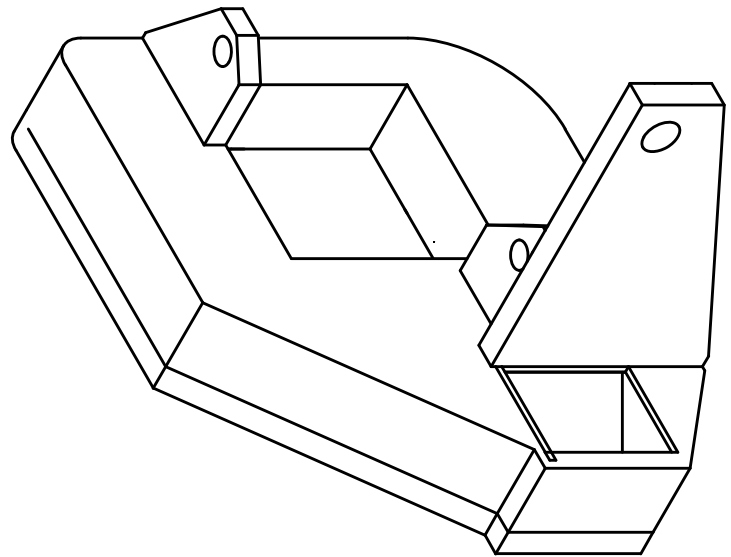

3

3

2

2

1

1

1X M3 Brass Insert [HD-MS0030]

F

E

D

DESIGNED BY: Tutley		Blower_duct_inserts		G	-
DATE: 2/13/18		Hibiscus		F	-
SIZE A4				E	-
SCALE 1:1				D	-
WEIGHT (kg) N/A	DRAWING NUMBER PP-IS0057		SHEET 1/1	C	-
				B	-
				A	X