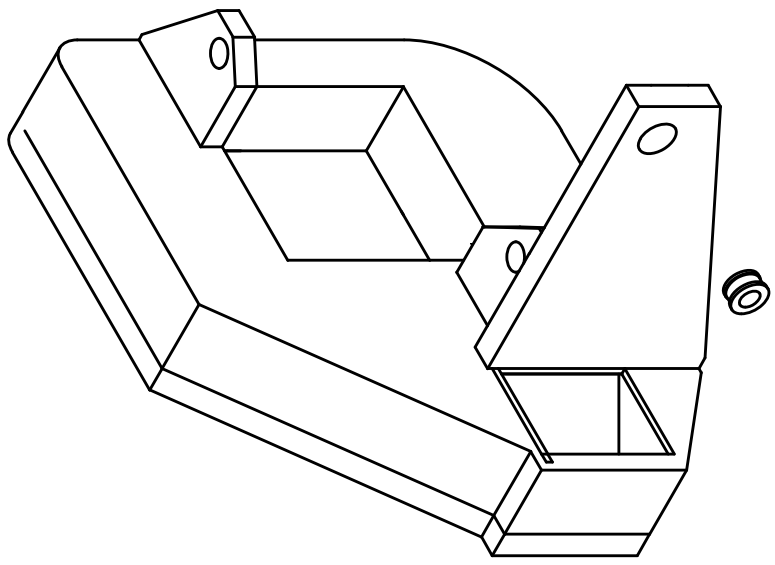

3

3

2

2

1

1

1X M3 Brass Insert [HD-MS0030]

F

E

D

DESIGNED BY: Tutley		Blower_duct_inserts		G	-
DATE: 2/13/18		Hibiscus		F	-
SIZE A4				E	-
SCALE 1:1				D	-
WEIGHT (kg) N/A	DRAWING NUMBER PP-IS0057		SHEET 1/1	C	-
				B	-
				A	X