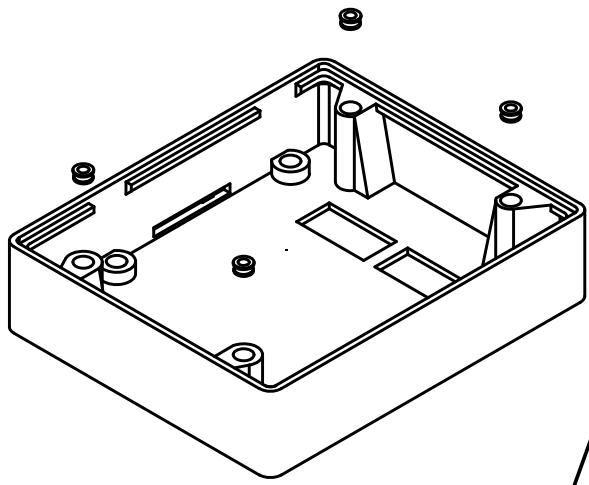

F

E

D

C

B

A

4

4

3

3

2

2

1

1

4X M3 Brass Inserts [HD-MS0030]