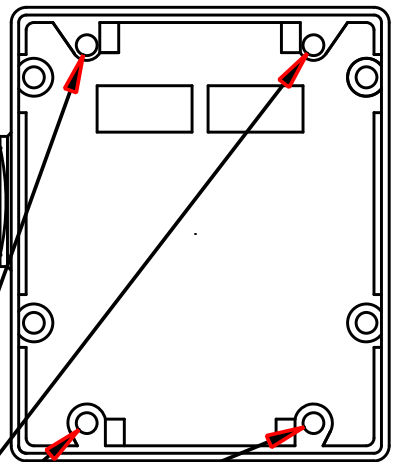

3

3

2

2

1

1

4X M3 Brass Inserts [HD-MS0030]

7X M3 Brass Inserts [HD-MS0030]

F

E

D

DESIGNED BY: Tutley		LCD_case_inserts		G	-
DATE: 3/16/18		Hibiscus		F	-
SIZE A4				E	-
				D	-
SCALE 1:2	WEIGHT (kg) N/A	DRAWING NUMBER PP-IS0056	SHEET 1/1	C	-
				B	-
				A	X