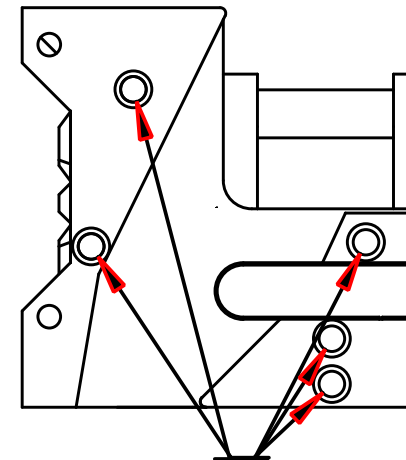

F E D C B A

4

3

2

1

4

3

2

1

5X M3 Brass Inserts [HD-MS0030]

2X M3 Brass Inserts [HD-MS0030]

5X M3 Brass Inserts [HD-MS0030]

DESIGNED BY: Tutley		X_carriage_inserts		G	-
DATE: 3/5/18		Hibiscus		F	-
SIZE A4				E	-
SCALE 3:4				WEIGHT (kg) N/A	DRAWING NUMBER PP-IS0060
		SHEET 1/1		C	-
				B	-
				A	X