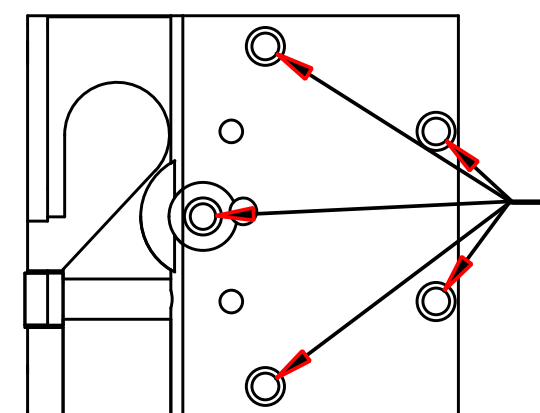

1

5X M3 Brass Inserts [HD-MS0030]

2X M3 Brass Inserts [HD-MS0030]

5X M3 Brass Inserts [HD-MS0030]

DESIGNED BY: Tutley		X_carriage_inserts		G	-
DATE: 3/5/18		Hibiscus		F	-
SIZE A4				E	-
SCALE 3:4				WEIGHT (kg) N/A	DRAWING NUMBER PP-IS0060
		SHEET 1/1		C	-
				B	-
				A	X