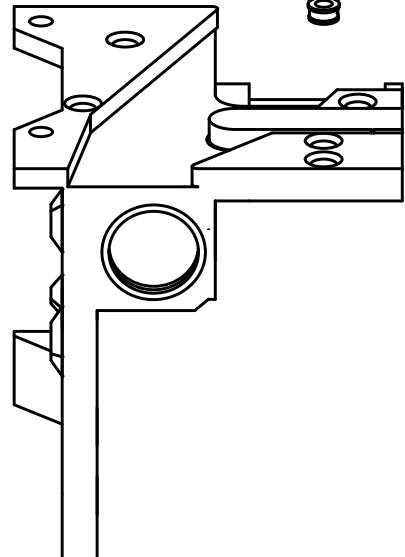

F E D C B A

4

3

2

1

4

3

2

1

5X M3 Brass Inserts [HD-MS0030]

2X M3 Brass Inserts [HD-MS0030]

5X M3 Brass Inserts [HD-MS0030]

DESIGNED BY: Tutley		X_carriage_inserts		G	-
DATE: 3/5/18		Hibiscus		F	-
SIZE A4				E	-
SCALE 3:4				WEIGHT (kg) N/A	DRAWING NUMBER PP-IS0060
		SHEET 1/1		C	-
				B	-
				A	X