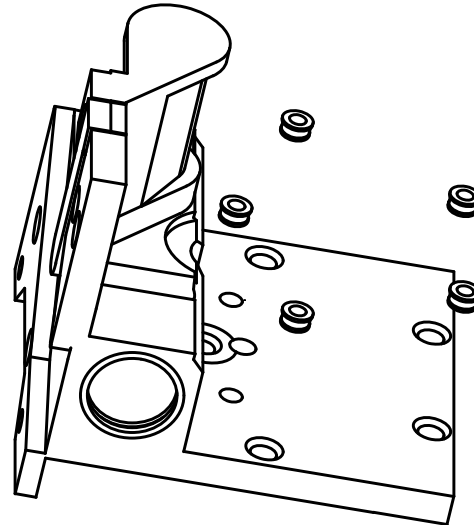

F E D C B A

4

3

2

1

4

3

2

1

5X M3 Brass Inserts [HD-MS0030]

2X M3 Brass Inserts [HD-MS0030]

5X M3 Brass Inserts [HD-MS0030]

DESIGNED BY: Tutley		X_carriage_inserts		G	-
DATE: 3/5/18		Hibiscus		F	-
SIZE A4				E	-
SCALE 3:4				WEIGHT (kg) N/A	DRAWING NUMBER PP-IS0060
		SHEET 1/1		C	-
				B	-
				A	X