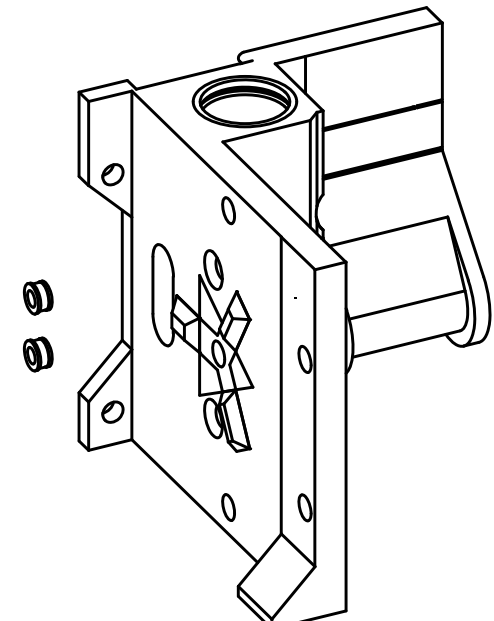

F E D C B A

4

3

2

1

4

3

2

1

5X M3 Brass Inserts [HD-MS0030]

2X M3 Brass Inserts [HD-MS0030]

5X M3 Brass Inserts [HD-MS0030]

DESIGNED BY: Tutley		X_carriage_inserts		G	-
DATE: 3/5/18		Hibiscus		F	-
SIZE A4				E	-
SCALE 3:4				WEIGHT (kg) N/A	DRAWING NUMBER PP-IS0060
		SHEET 1/1		C	-
				B	-
				A	X