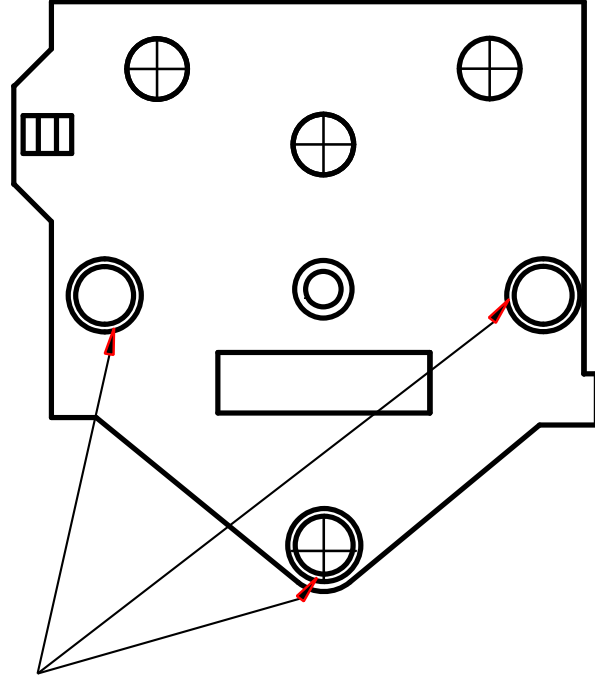

2

1

4

3

2

1

3X M5 Brass Inserts [HD-MS0158]

DESIGNED BY: Tutley		Aerostruder V2 Mount Adapter		G	-
DATE: 9/12/2018		Mini 1		F	-
SIZE A4				E	-
				D	-
SCALE 1:1		WEIGHT (kg) N/A		C	-
		DRAWING NUMBER PP-IS0078		B	-
		SHEET 1/1		A	X